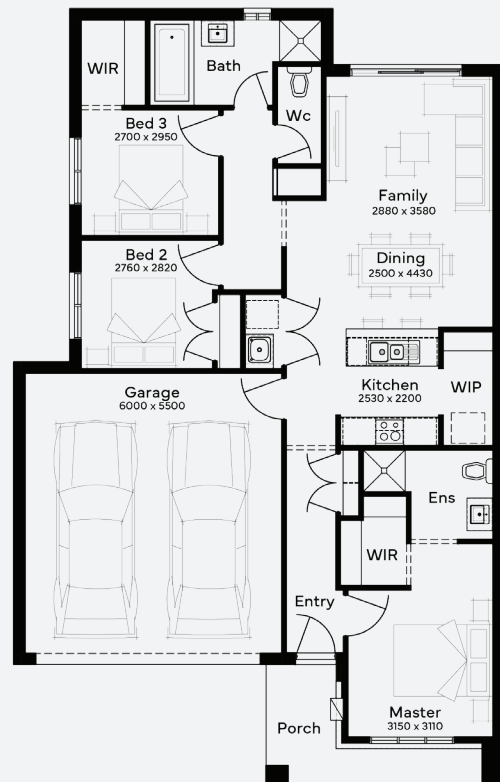

FIXED PRICE

House & Land Package

FIXED PRICE
GUARANTEE

SPEND \$5K & RECEIVE
\$10K
WORTH OF UPGRADES

STRUCTURAL
LIFETIME
GUARANTEE

FINCH 16 | EMERGE RANGE

\$685,032*

Lot 252 , EPPING
Hargrove Estate (241.5m²)

FIRST HOME OWNERS - \$675,032

INCLUSIONS

- + Fixed price Site Costs
- + Developer & council requirements
- + Photovoltaic panels with inverter
- + Feature front entry door
- + Colorbond Sectional garage door & remote controls
- + Floor coverings to entire house
- + 20mm Caesarstone arris edge benchtop to kitchen
- + Quality stainless steel cooktop & oven
- + Ducted Heating
- + Plus much more!